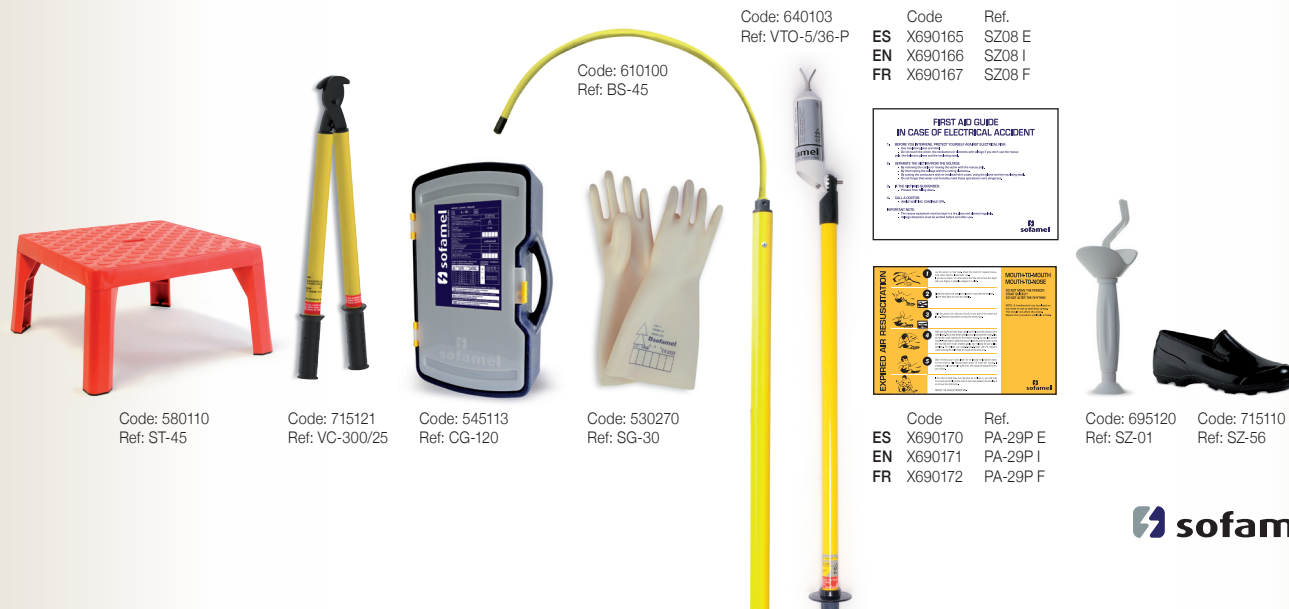

Rescue Panoplies

Rescue and First Aid

SAFETY CATALOGUE

690 SZ-51M

In the event of an electrical accident, fast intervention is essential. The panel contains all the rescue tools in a single place making it accessible to all users when an intervention is necessary.

Code	Description	Ref.
690110	Spanish	SZ-51M
690110 I	English	SZ-51M
690110 F	French	SZ-51M

Composed of a 1 x 1.6 m board that contains the following elements:

- 1 BS-45 rescue pole
- 1 5-36 kV voltage detector with pole
- 1 plastic case for gloves
- 1 pair of dielectric gloves (class 3)
- 1 VC-300/25 insulated wire cutter
- 1 pipette
- 1 45 kV insulating stool
- 1 pair of insulating shoes
- 1 first aid plate
- 1 instruction plate

Product supplied with screws and nail plug (to hang).

Code: 580110
Ref: ST-45

Code: 715121
Ref: VC-300/25

Code: 545113
Ref: CG-120

Code: 530270
Ref: SG-30

Code: 640103
Ref: VTO-5/36-P

Code	Ref.
ES X690165	SZ08 E
EN X690166	SZ08 I
FR X690167	SZ08 F